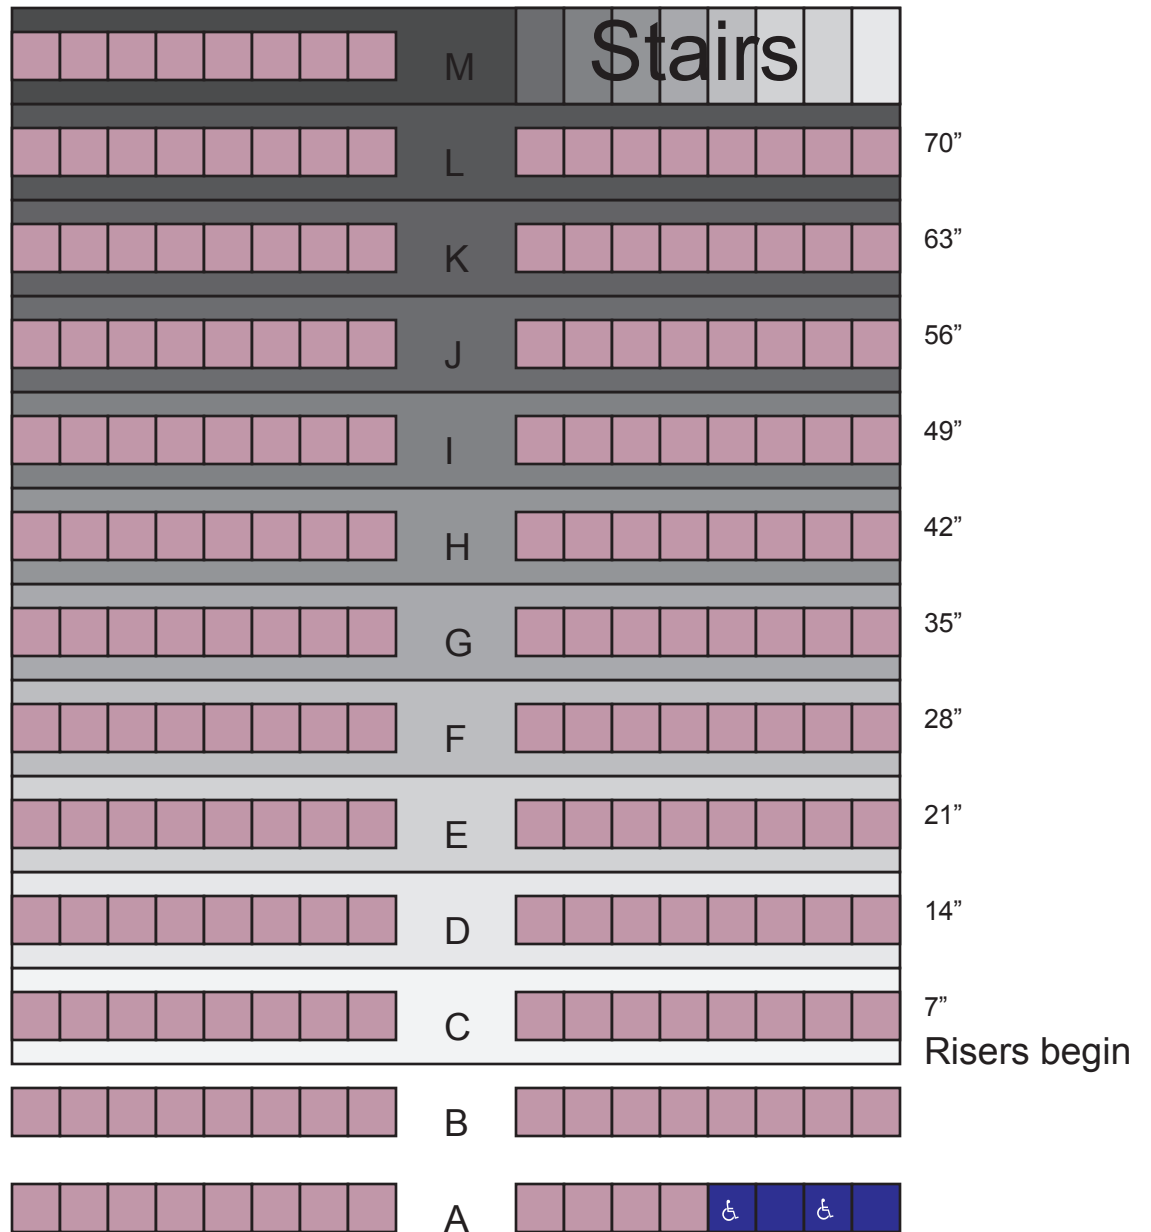

Squitieri Studio Theatre

Performance Area